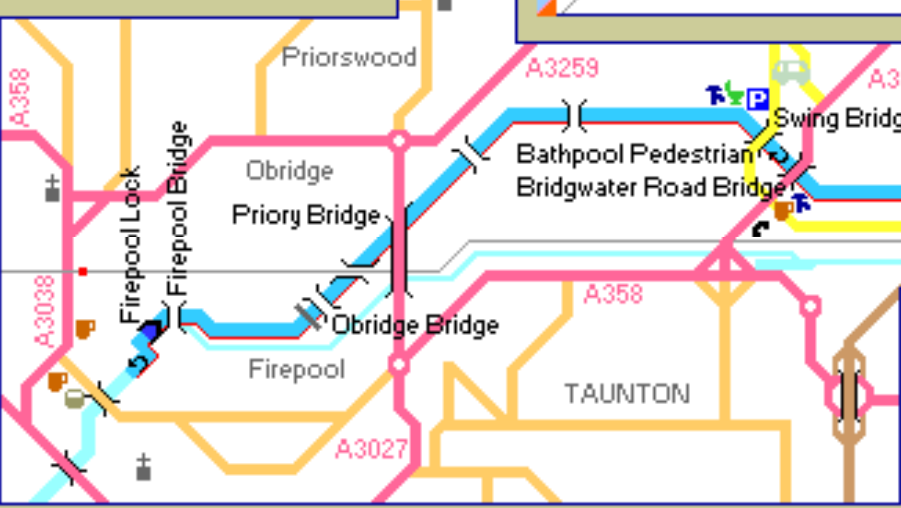

# Bridgwater & Taunton Canal

Bridgwater to Taunton

**Canal / River key**

	Navigation		Mooring
	Lock		Rubbish
	Towpath		Water
	Pipes		Fuel
	Foot bridge		Marina
	Road bridge		Boatyard
	Turning for 70ft craft		Disposal

**navigable rivers & canals**  
Copyright Mick Fowler 2009

**Map key**

	Pub		Eating		Railway		Underground
	Shops		Golf		A Road		Parkland
	Phone		Church		B Road		Camping
	Car Park		Interest		Byroad		Post office
							Nature