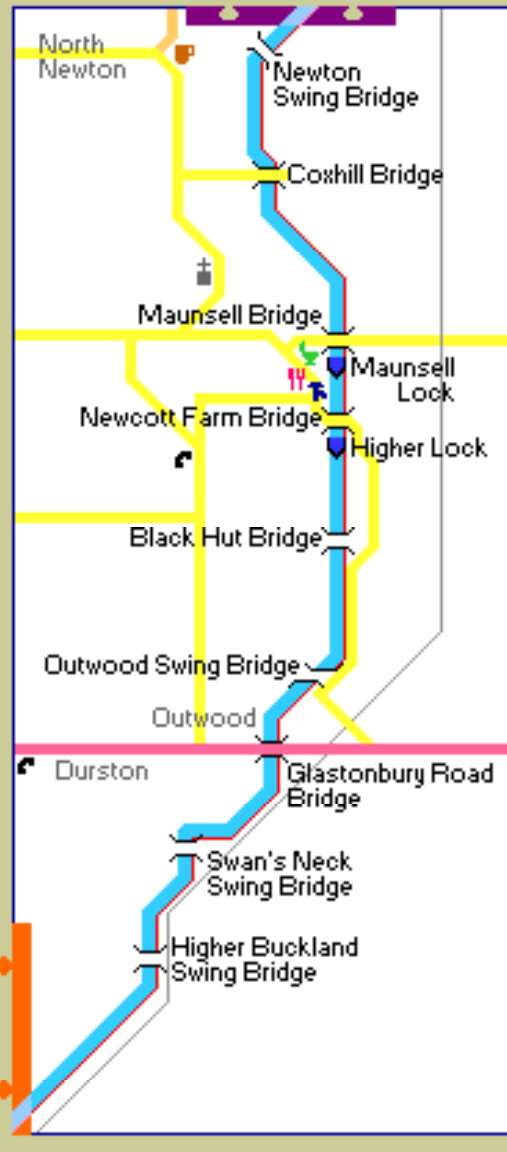

# Bridgwater & Taunton Canal

Bridgwater to Taunton

**Canal / River key**

	Navigation		Mooring
	Lock		Rubbish
	Towpath		Water
	Pipes		Fuel
	Foot bridge		Marina
	Road bridge		Boatyard
	Turning for 70ft craft		Disposal

**navigable rivers & canals**  
Copyright Mick Fowler 2009

**Map key**

	Pub		Eating		Railway		Underground
	Shops		Golf		A Road		Parkland
	Phone		Church		B Road		Camping
	Car Park		Interest		Byroad		Post office
							Nature