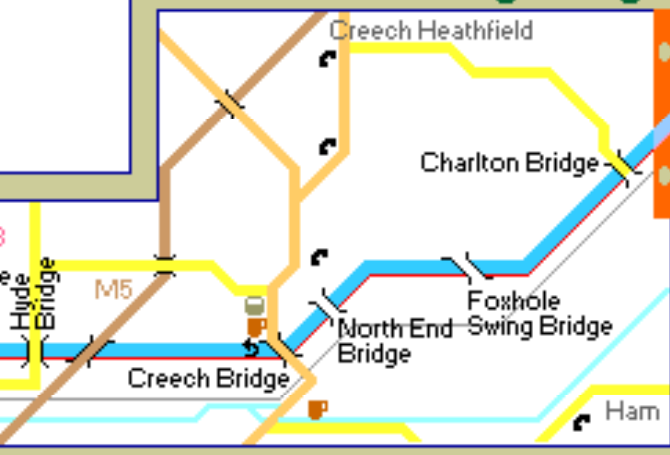

# Bridgwater & Taunton Canal

Bridgwater to Taunton

**Canal / River key**

	Navigation		Mooring
	Lock		Rubbish
	Towpath		Water
	Pipes		Fuel
	Foot bridge		Marina
	Road bridge		Boatyard
	Turning for 70ft craft		Disposal

**navigable rivers & canals**  
Copyright Mick Fowler 2009

**Map key**

	Pub		Eating		Railway		Underground
	Shops		Golf		A Road		Parkland
	Phone		Church		B Road		Camping
	Car Park		Interest		Byroad		Post office
							Nature