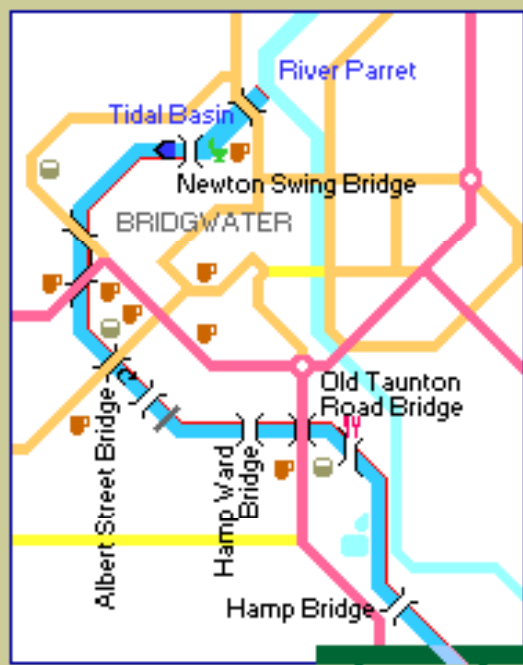

# Bridgwater & Taunton Canal

Bridgwater to Taunton

**Canal / River key**

	Navigation		Mooring
	Lock		Rubbish
	Towpath		Water
	Pipes		Fuel
	Foot bridge		Marina
	Road bridge		Boatyard
	Turning for 70ft craft		Disposal

**navigable rivers & canals**  
Copyright Mick Fowler 2009

**Map key**

	Pub		Eating		Railway		Underground
	Shops		Golf		A Road		Parkland
	Phone		Church		B Road		Camping
	Car Park		Interest		Byroad		Post office
							Nature