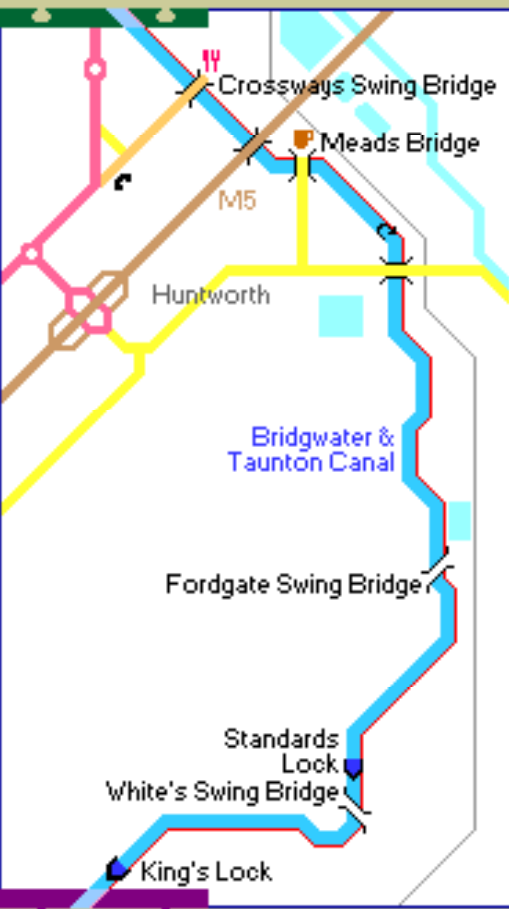

# Bridgwater & Taunton Canal

Bridgwater to Taunton

**Canal / River key**

	Navigation		Mooring
	Lock		Rubbish
	Towpath		Water
	Pipes		Fuel
	Foot bridge		Marina
	Road bridge		Boatyard
	Turning for 70ft craft		Disposal

**navigable rivers & canals**  
Copyright Mick Fowler 2009

**Map key**

	Pub		Eating		Railway		Underground
	Shops		Golf		A Road		Parkland
	Phone		Church		B Road		Camping
	Car Park		Interest		Byroad		Post office
							Nature