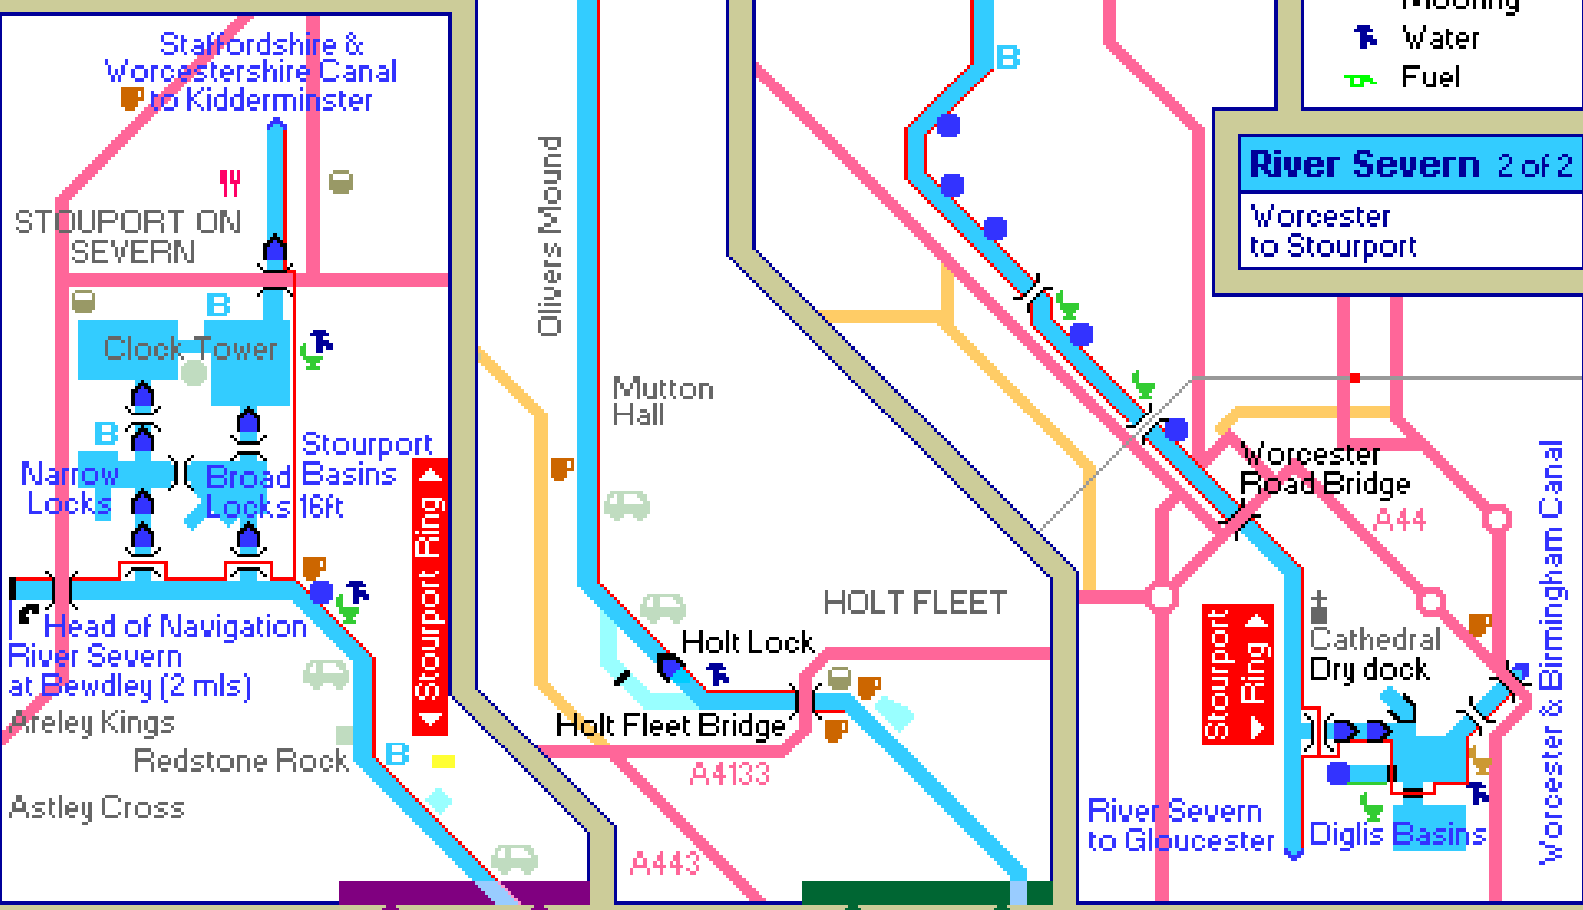

- Map key**
- Interest
 - Parkland
 - Car Park
 - Railway
 - A Road
 - B Road
 - Byroad
 - Post office
 - Camping
 - Church
 - Phone
 - Eating
 - Pub
 - Shops
 - Castle
 - Golf
 - Fishing
 - Nature

navigable rivers & canals
 Copyright Mick Fowler 2007

- Canal / River key**
- Navigation
 - Lock
 - Towpath
 - Turning for 70ft craft
 - Pipes
 - Foot bridge
 - Road bridge
 - Rubbish
 - Disposal
 - Marina
 - Boatyard
 - Mooring
 - Water
 - Fuel

River Severn 2 of 2
 Worcester to Stourport